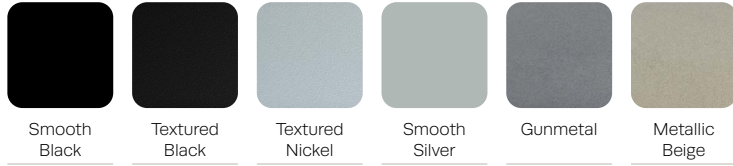

OPTIONS –

- Choice of wood, polyurethane or solid surface
- Choice of wood or powder coated steel leg
- Contrasting fabrics
- Moisture barrier

WOOD FINISHES –

METAL FINISHES –

POLYURETHANE ARM CAP FINISHES –